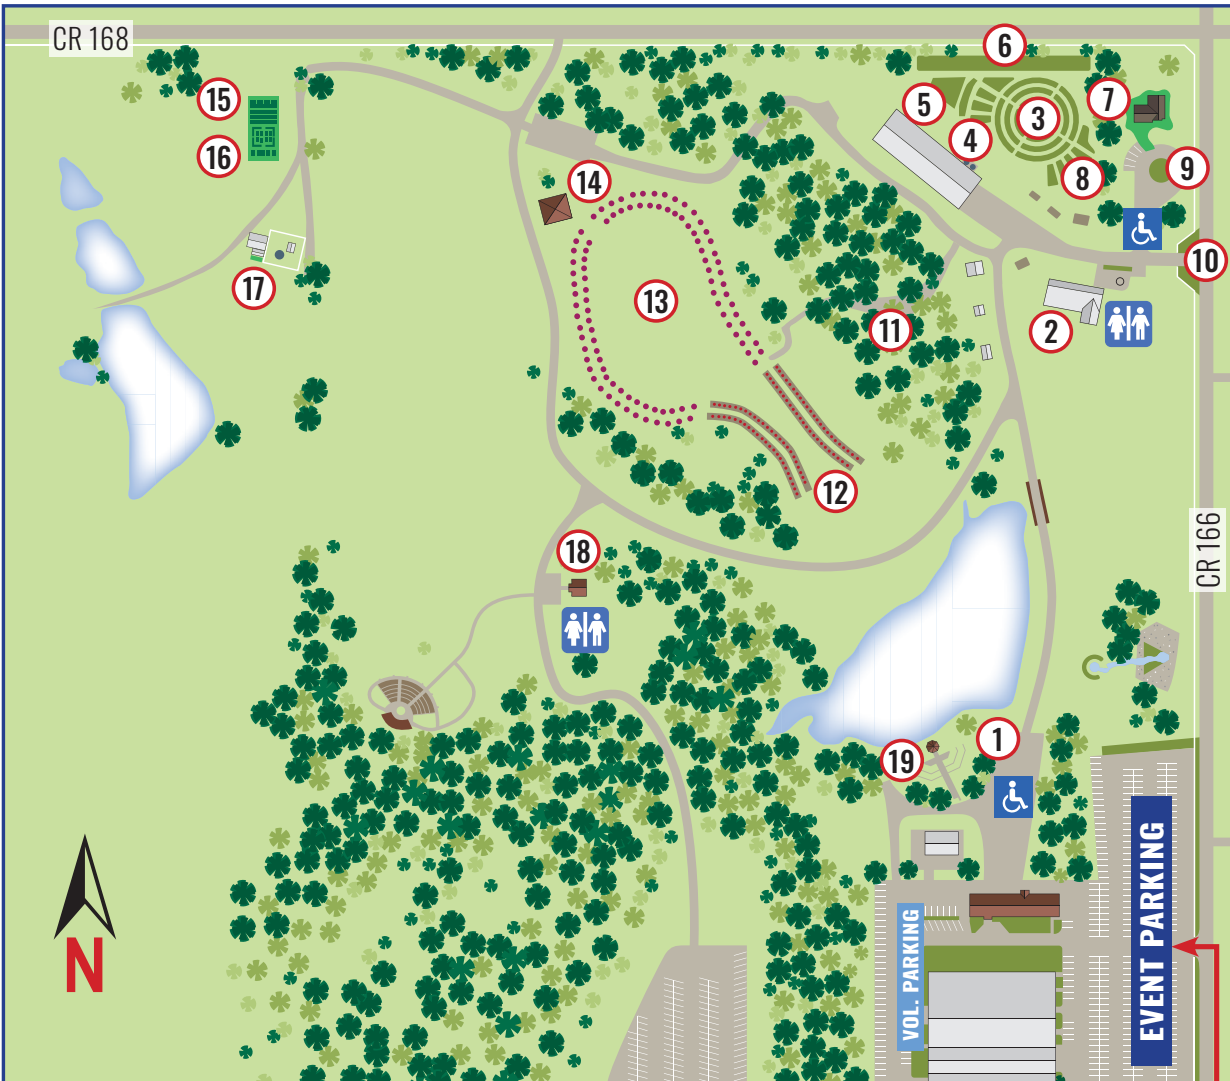

# A Walk In The Park

Sept 21, 2024 9am–noon  
Myers Park & Event Center  
7117 County Road 166, McKinney, TX 75071

## Myers Park & Event Center Research & Demonstration Garden Key

1. Welcome Tent
2. Pole Barn 
3. Perennials Research Garden
4. Herbs Research Garden
5. Pollinator Garden
6. Vineyard Research Garden
7. Demonstration Tables
8. Annuals Research Garden
9. Circle Demonstration Garden
10. North Gate Demonstration Garden
11. Shade Garden
12. Ornamental Grass and Shrubs Garden
13. Grape Myrtle Research Garden
14. Pavilion
15. Vegetable Garden
16. Potager Kitchen Garden
17. Greenhouse
18. Additional Restrooms 
19. Gazebo

  
Limited Handicap Parking  
Located At #9 Circle  
Demo Gardens & Near #1  
Welcome Tent

Artists are  
setup from the  
following groups  
throughout the  
gardens:

mckinneypleinair.com

Art Club of McKinney  
artclubofmckinney.org

CLOSED Myers Park Office  
Haggard House Garden  
Collin County Farm Museum  
Amphitheater

Learn more about Earth-Kind® Landscaping Principles at: [ccmgatx.org/our-gardens/myers-park-gardens](http://ccmgatx.org/our-gardens/myers-park-gardens) [ccmgatx.org/resources/earth-kind](http://ccmgatx.org/resources/earth-kind) [aggie-horticulture.tamu.edu/earthkind](http://aggie-horticulture.tamu.edu/earthkind)